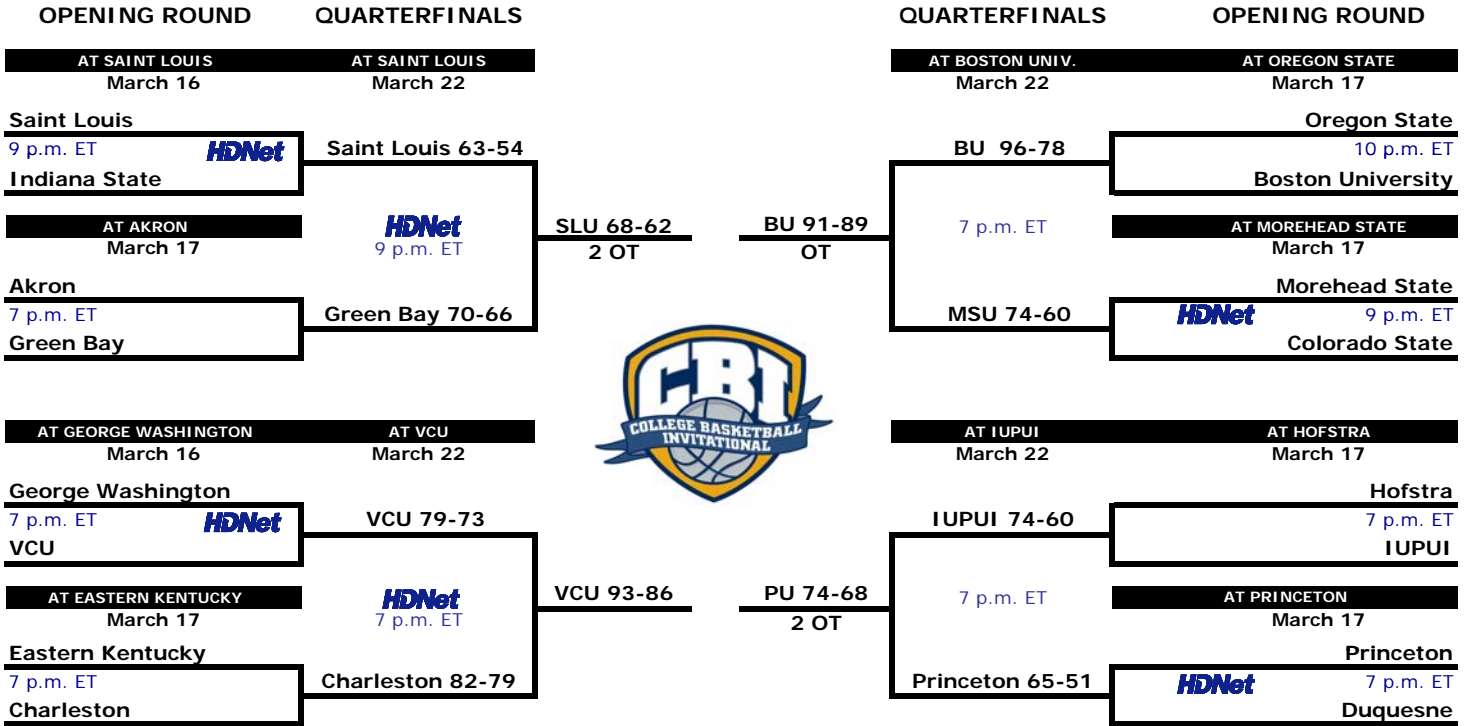

# 2010 COLLEGE BASKETBALL INVITATIONAL

## SEMIFINALS

## CHAMPIONSHIP SERIES **HDNet**

March 29 - VCU 68, Saint Louis 56 (at VCU)  
 March 31 - VCU 71, Saint Louis 65 (at Saint Louis)

*CBI Championship Series is a best-of-three series*

*All Times Eastern*