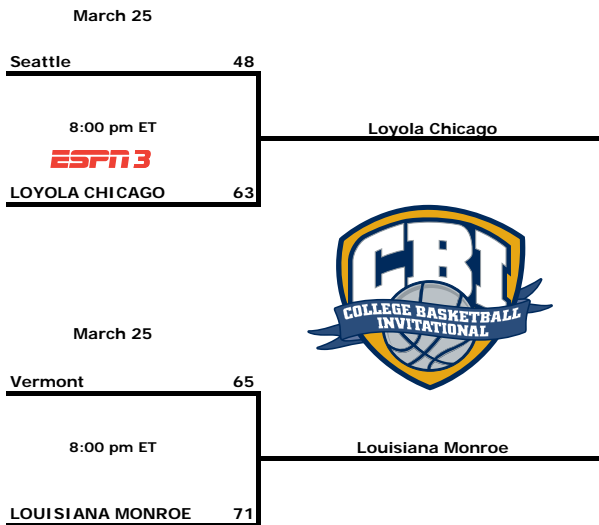

2015 College Basketball Invitational

SEMIFINALS

CHAMPIONSHIP SERIES

Championship Series is a Best-of-Three
 March 30, April 1 & April 3 (if necessary)
 March 30 Loyola Chicago 65, ULM 58
 April 1 Loyola Chicago 63, ULM 62
 April 3*
 all games 8:00 pm ET Home team in BOLD *if necessary

LOYOLA CHICAGO
CHAMPION

Television Schedule

CBS SPORTS NETWORK

March 30, April 1, April 3*
 All Games 8:00 pm ET
 *if necessary