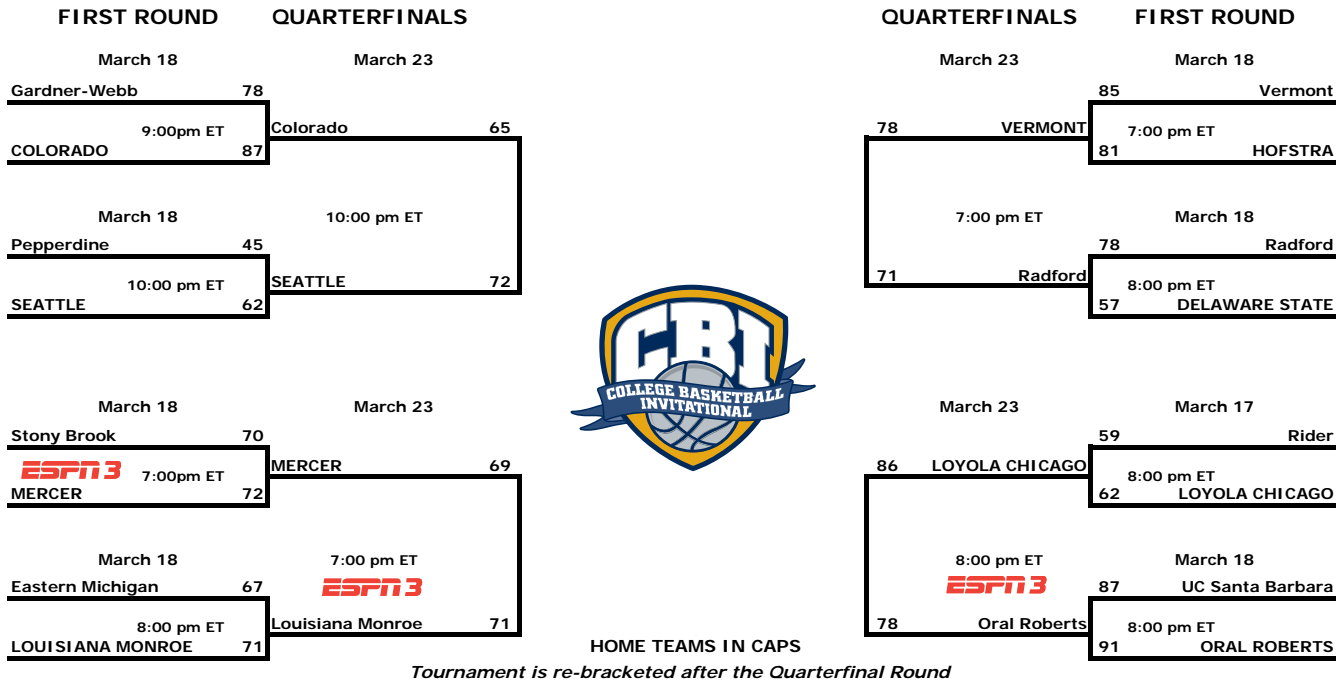

2015 College Basketball Invitational

SEMIFINALS

CHAMPIONSHIP SERIES

Championship Series is a Best-of-Three
 March 30, April 1 & April 3 (if necessary)
 March 30 Loyola Chicago 65, ULM 58
 April 1 Loyola Chicago 63, ULM 62
 April 3*
 all games 8:00 pm ET Home team in BOLD *if necessary

LOYOLA CHICAGO
CHAMPION

Television Schedule

CBS SPORTS NETWORK

March 30, April 1, April 3*
 All Games 8:00 pm ET
 *if necessary